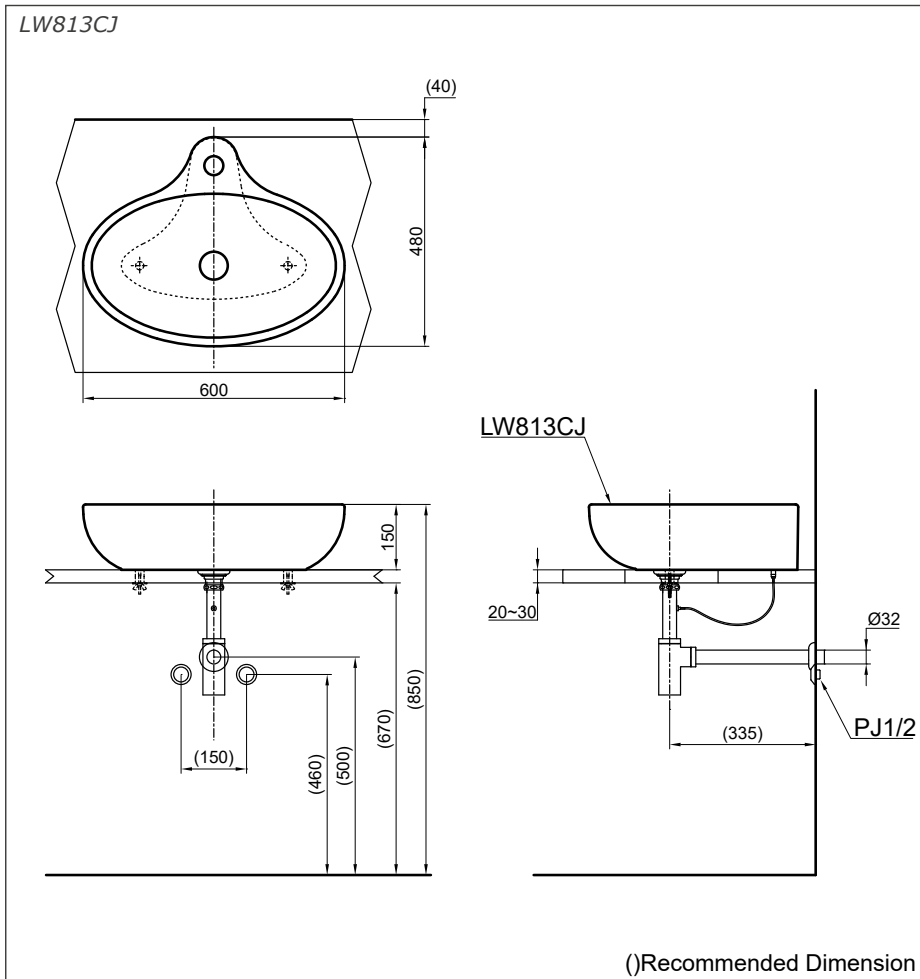

Colors

White

Please consult a TOTO representative for details